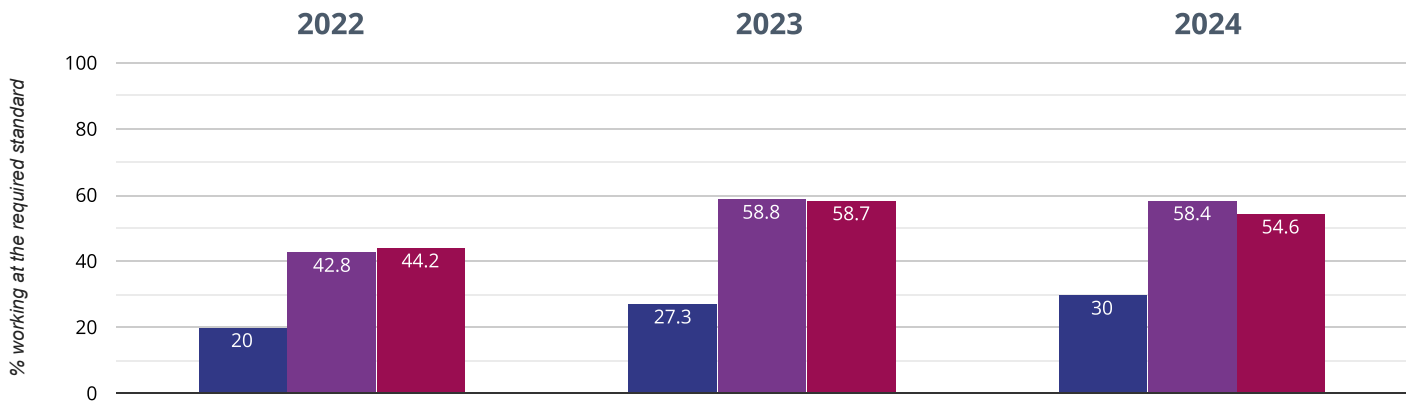

## 🎤 Year 1: Working At

**95% in 2024**

**11.7% points rise since 2023**

**8.9% points rise since 2022**

■ Mill Rythe Infant School   ■ Hampshire (343)   ■ NCER National (16429)

# Year 2: Working At

**30% in 2024**

**2.7% points rise since 2023**

**10% points rise since 2022**

■ Mill Rythe Infant School   ■ Hampshire (339)   ■ NCER National (15945)