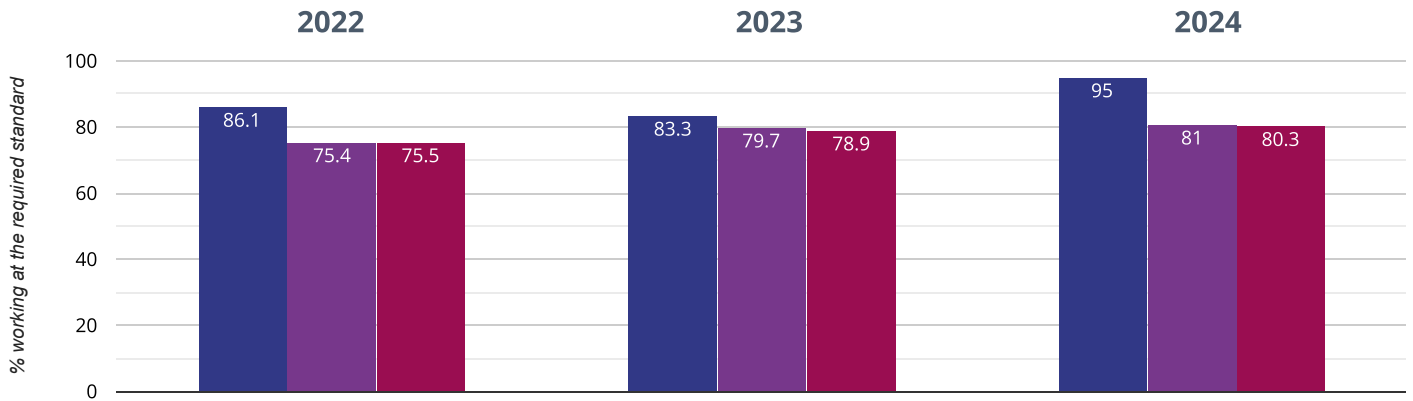

✉️ If you have any queries regarding the data within the Real Time Data graphs, please **contact your Local Authority**.

## 🎤 Year 1: Working At

**95% in 2024**

**11.7% points rise since 2023**

**8.9% points rise since 2022**

■ Mill Rythe Infant School   ■ Hampshire (343)   ■ NCER National (16429)